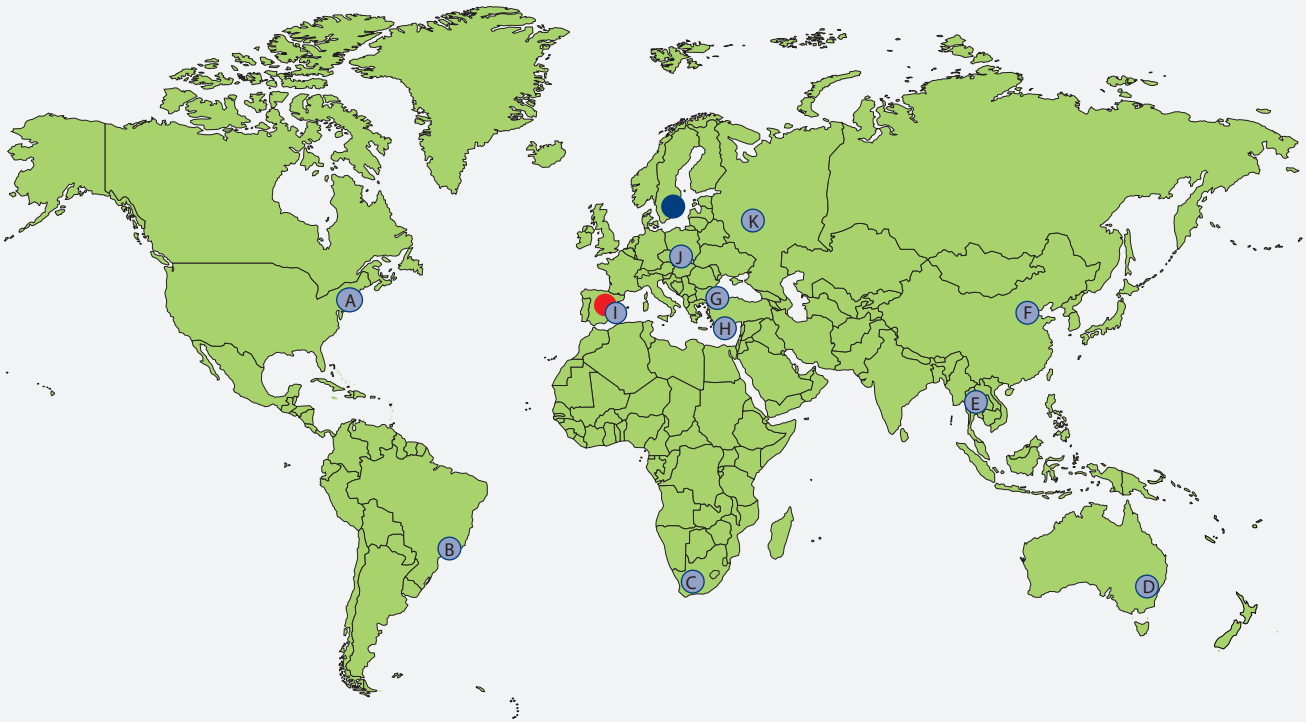

The unique worldwide network of Europeiska ERV

OUR EURO-CENTERS AND ASSISTANCE COMPANY HELP YOU ON THE SPOT

- A** NORTH AMERICA
USA, *New York*
Phone: +1 212 265 8522
Email: newyork@euro-center.com
Geographical area: USA, Canada, Jamaica, Puerto Rico, Bahamas Islands, Bermuda, Virgin Islands, Turks- & Caicos Islands
- B** SOUTH AMERICA
Brazil, *São Paulo*
Phone: +55 11 3208 6085
Email: latinamerica@euro-center.com
Geographical area: Central- & South America, Mexico and Caribbean
- C** AFRICA
South Africa, *Cape Town*
Phone: +27 21 440 99 99
Email: info.africa@euro-center.com
Geographical area: Africa except Egypt
- D** AUSTRALIA
Sydney
Phone: +61 0 2 8274 5700
Email: sydney@euro-center.com
Geographical area: Australia, New Zealand, Japan and Oceania
- E** ASIA
Thailand, *Bangkok* Open: 24/7/365
Phone: +66 (0) 26 96 36 26/27
Email: bangkok@euro-center.com
Geographical area: Thailand, South East Asia (except China, Hong Kong and Japan)
- F** China, *Beijing*
Phone: +86 10 8455 9500
Email: beijing@euro-center.com
Geographical area: China, Hong Kong and Mongolia
- G** EUROPE
Turkey, *Istanbul*
Phone: +90 212 315 4000
Email: istanbul@euro-center.com
Geographical area: Turkey, Bulgaria, Romania, Jordan and north Cyprus
- H** Cyprus, *Larnaca*
Phone: +357 24 65 9860
Email: cyprus@euro-center.com
Geographical area: Greek part of Cyprus, Greece, Israel, Dubai, Egypt, Croatia, Slovenia and Malta
- I** Spain, *Palma de Mallorca*
Phone: +34 971 72 60 03
Email: mallorca@euro-center.com
Geographical area: Spanish mainland, Portugal, Andorra, Gibraltar, Balearic Islands France, Italy and Canary Islands
- J** Czech republic, *Prague*
Phone: +420 221 860 630
Email: czechrepublic@euro-center.com
Geographical area: Albania, Austria, Belgium, Bosnia&Herzegovina, Czech Republic, Finland, Germany, Hungary, Iceland, Ireland, Kosovo, Liechtenstein, Luxembourg, Macedonia, Montenegro, Netherlands, Poland, Serbia, Slovakia, Switzerland and UK.
- K** Russia, *Moscow*
Phone: +7 495 988 50 54
Email: russia@euro-center.com
Geographical area: Russia, Ukraine, Armenia, Azerbaijan, Georgia, Kazakstan, Turkmenistan, Tajikistan, Uzbekistan, Estonia, Latvia and Lithuania.
- EUROPEISKA ERV ALARM
Madrid, *Spain*
Phone: +46 770 456 920